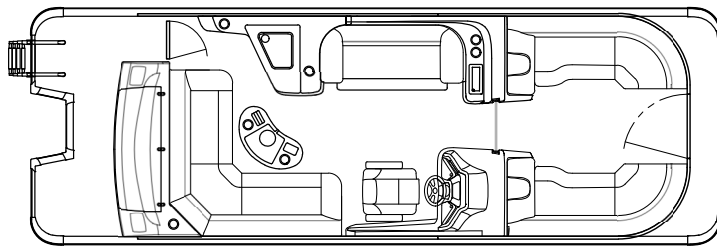

CATALINA/CASCADE 2585 ELITE WINDSHIELD