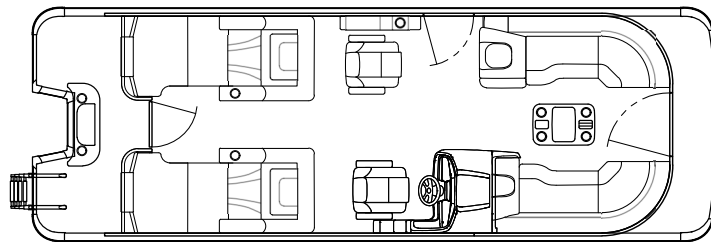

CATALINA/CASCADE 2585 REAR LOUNGER