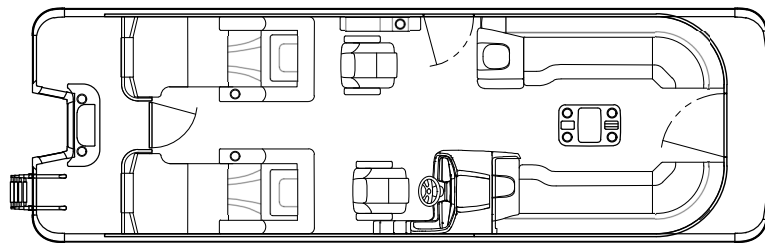

CATALINA/CASCADE 2785 REAR LOUNGER