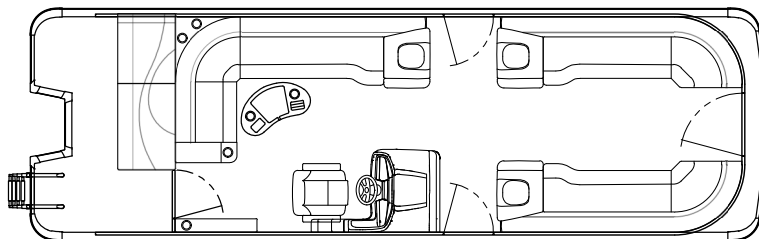

CATALINA/CASCADE 2785 CRUISE FUNSHIP