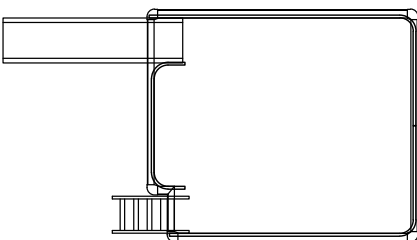

CATALINA/CASCADE 2785 CRUISE FUNSHIP