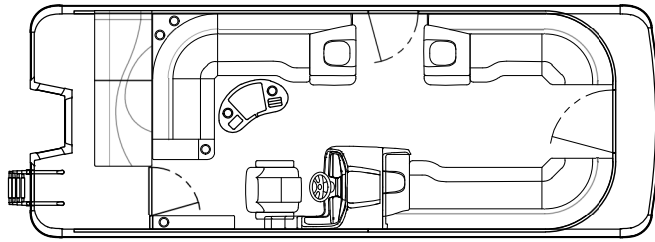

CATALINA/CASCADE 2385 CRUISE