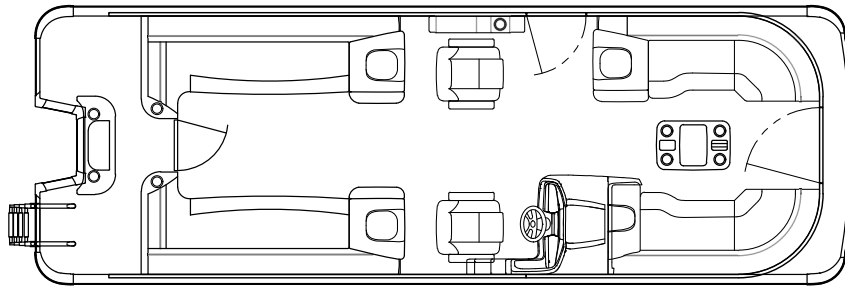

CATALINA/CASCADE 2585 QUAD LOUNGER