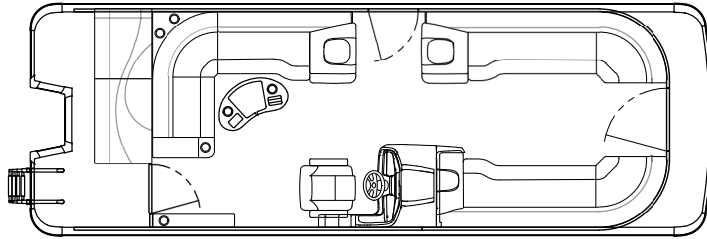

CATALINA/CASCADE 2585 CRUISE