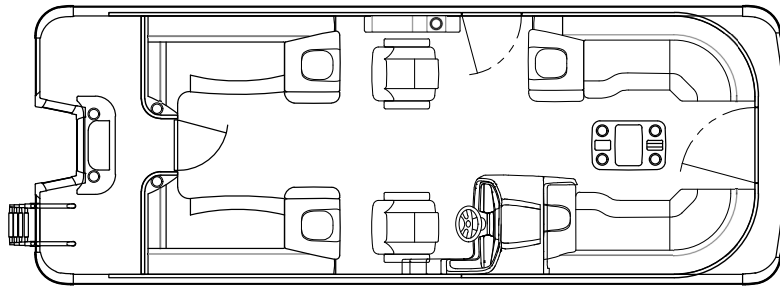

CATALINA/CASCADE 2785 ENTERTAINER FUNSHIP

CATALINA/CASCADE 2385 QUAD LOUNGER