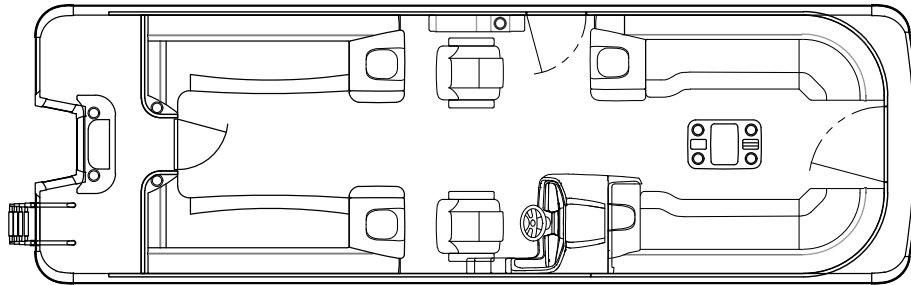

CATALINA/CASCADE 2785 QUAD LOUNGER