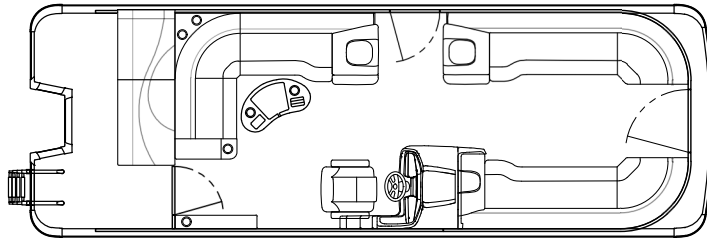

CATALINA/CASCADE 2585 CRUISE FUNSHIP